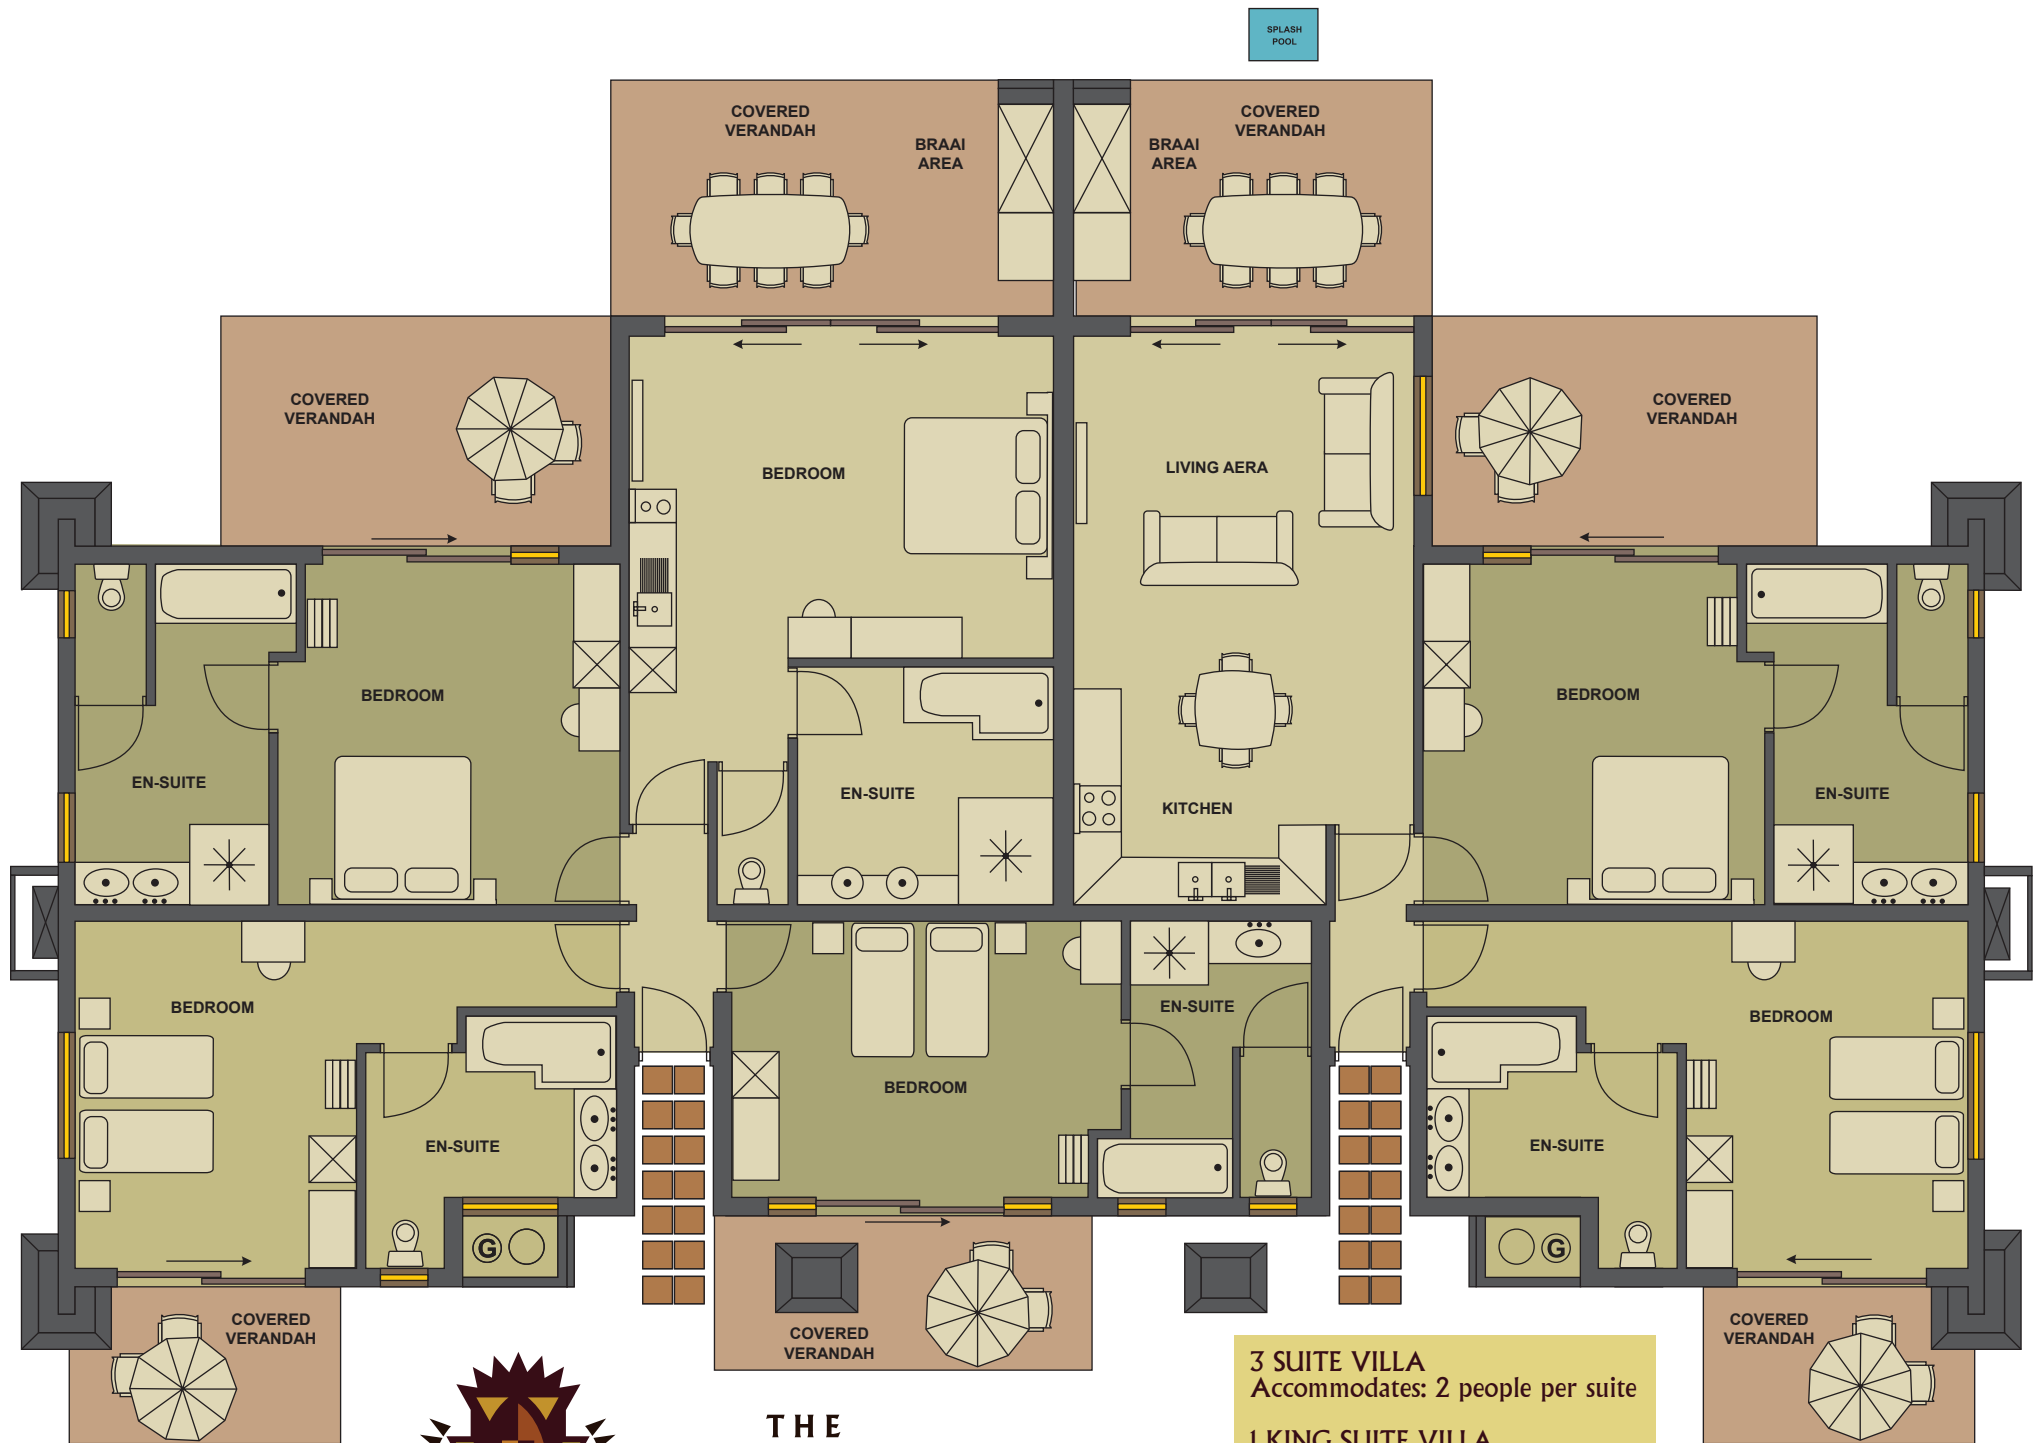

# THE KINGDOM RESORT

**NODE A/C**

**2 SUITE VILLA**  
Accommodates: 4 people  
Total Area: 130m<sup>2</sup>

THE  
KINGDOM  
RESORT

NODE A

3 SUITE VILLA  
Accommodates: 6 people  
Total Area: 166m<sup>2</sup>

# THE KINGDOM RESORT

## NODE B

3 SUITE VILLA  
Accommodates: 6 people  
Total Area: 178m<sup>2</sup>

SPLASH POOL

**THE KINGDOM**  
RESORT

**NODE C**

**3 SUITE VILLA**  
Accommodates: 2 people per suite

**1 KING SUITE VILLA**  
Accommodates: 2 people