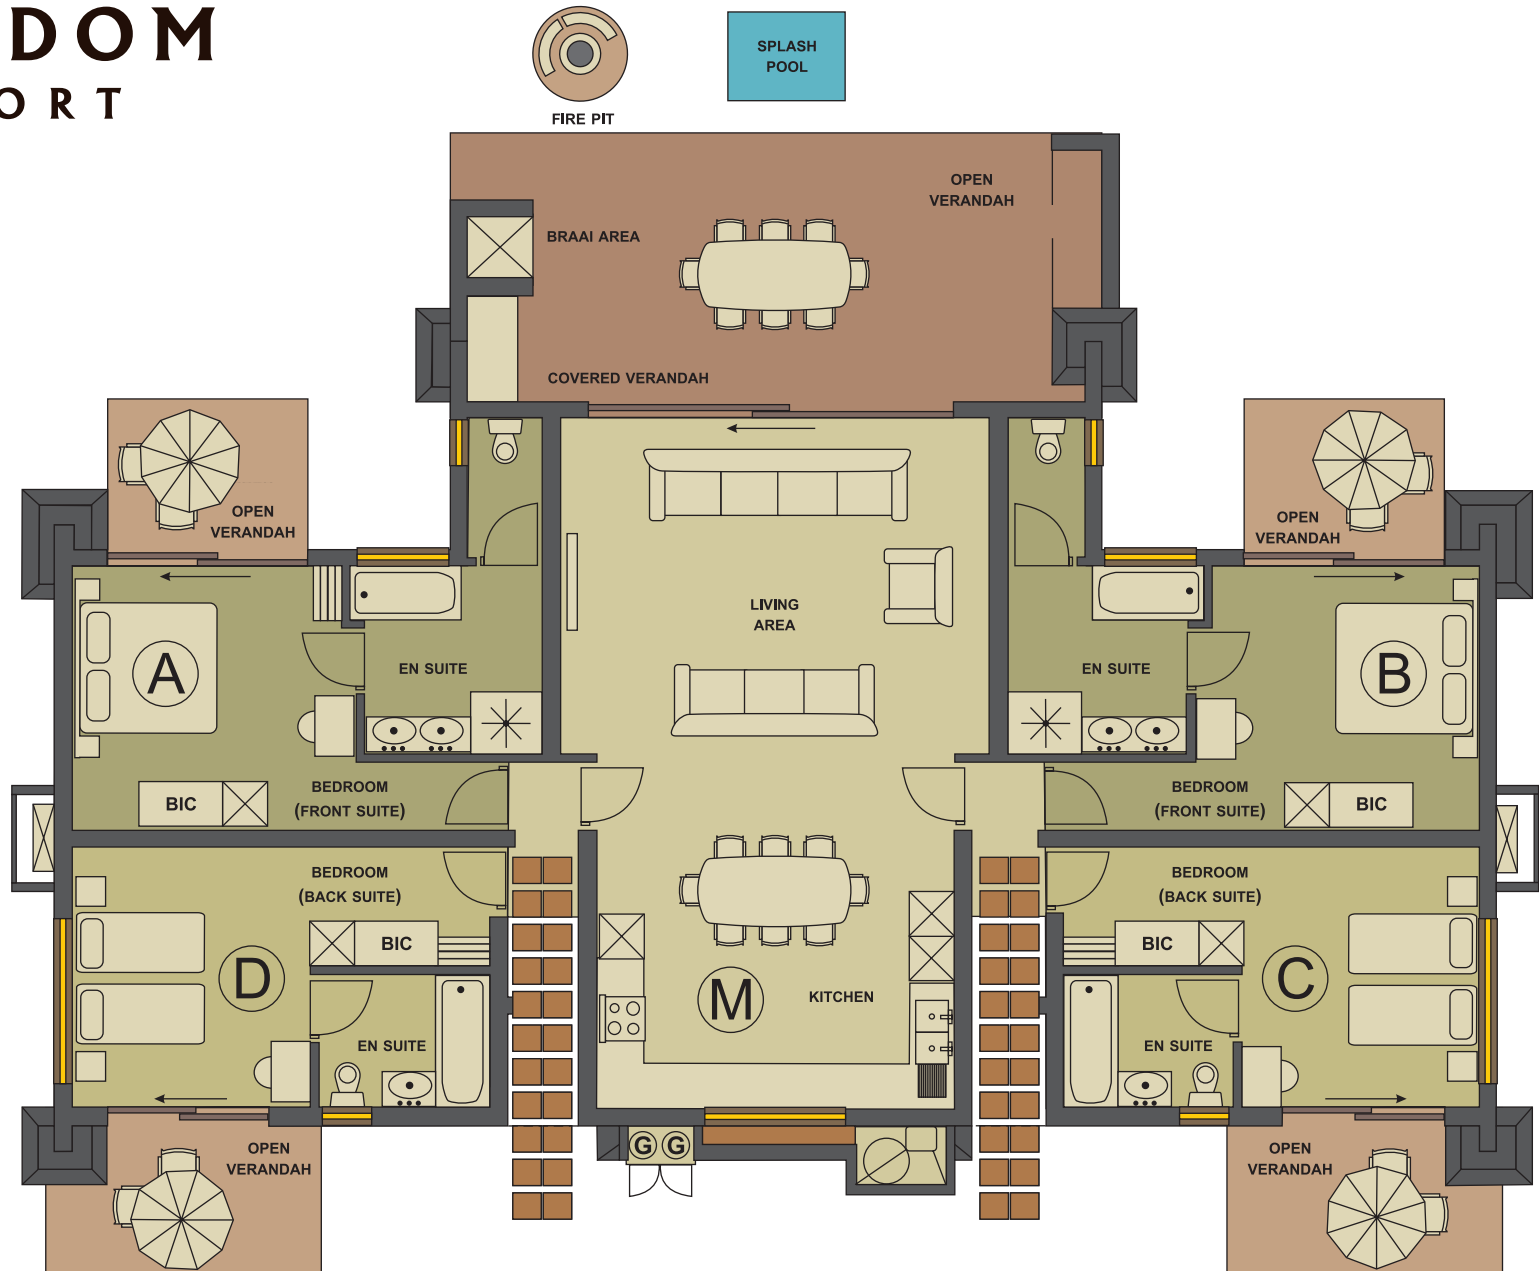

# THE KINGDOM RESORT

**NODE A/C**

**2 SUITE VILLA**  
Accommodates: 4 people  
Total Area: 130m<sup>2</sup>

THE  
KINGDOM  
RESORT

NODE A

3 SUITE VILLA  
Accommodates: 6 people  
Total Area: 166m<sup>2</sup>

## NODE B

3 SUITE VILLA  
Accommodates: 6 people  
Total Area: 178m<sup>2</sup>

SPLASH POOL

**THE KINGDOM**  
RESORT

**NODE C**

**3 SUITE VILLA**  
Accommodates: 2 people per suite

**1 KING SUITE VILLA**  
Accommodates: 2 people

# THE KINGDOM RESORT

## NODE A

4 SUITE VILLA  
Accommodates: 8 people  
Total Area: 296m<sup>2</sup>